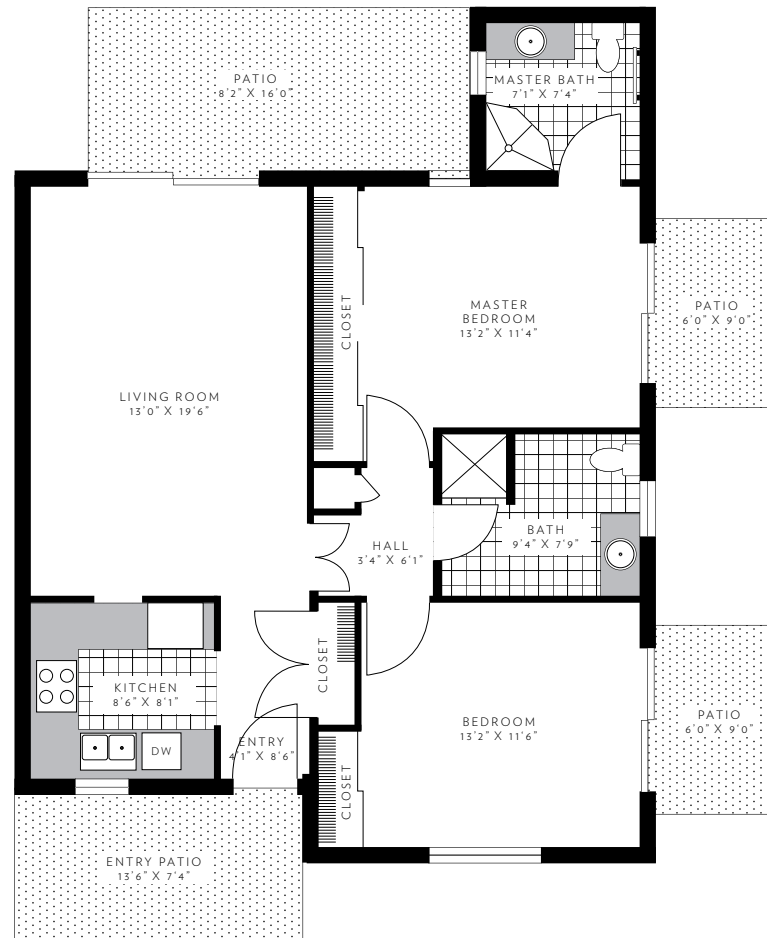

Residence #214

2 Bedroom

features

2 bedrooms

2 baths

4 patios

Approx. 1,034 sq. ft.