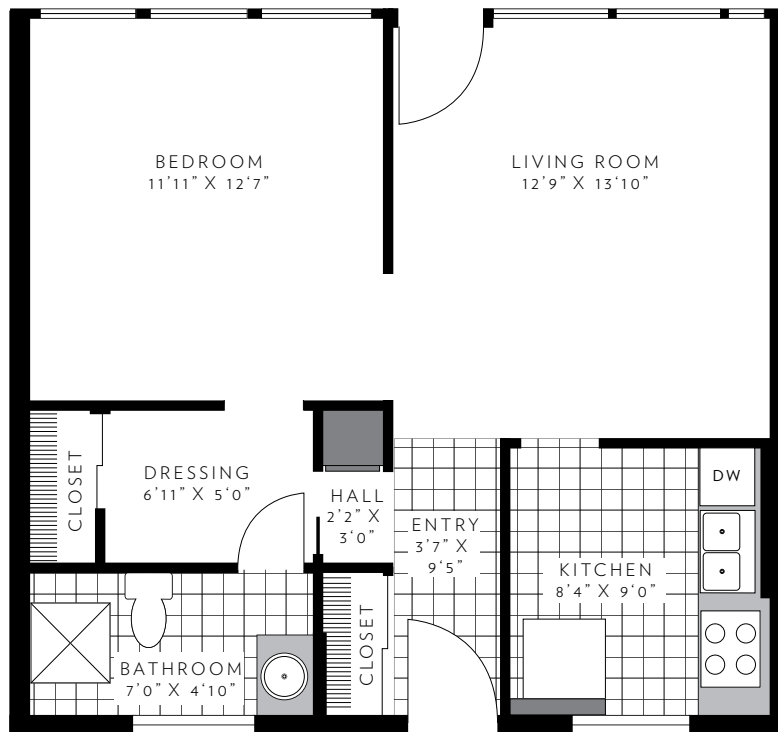

Residence 1 Bedroom

features

1 bedroom

1 bath

Approx. 635 sq. ft.