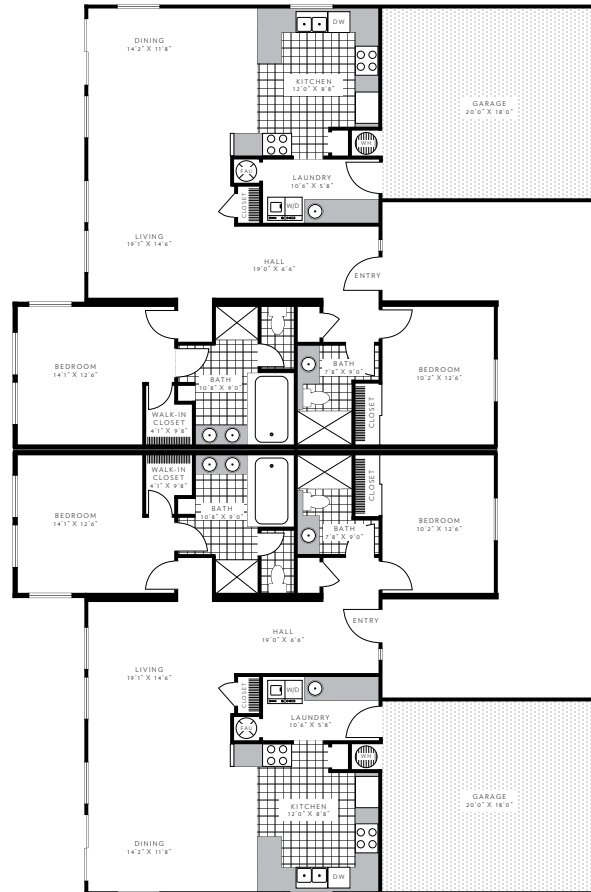

Roof Mate Garden Home

2 Bedroom

features (per unit)

2 bedrooms

2 baths

Laundry

Garage 360 sq. ft.

1,326 sq. ft.